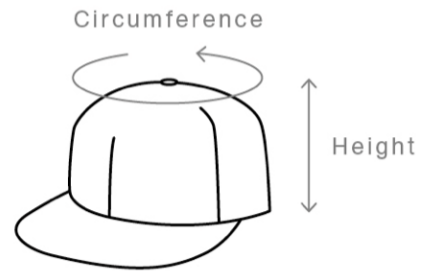

## YOUTH TEE - 3006.

SIZE	8	10	12	14	16
Body Width (cm)	39.5	42	44.5	47	49.5
Body Length (cm)	54	58	62	66	70

*Please note measurements can vary within 2.5cm, this is within our tolerance.*

<https://www.ascolour.co.nz/youth-tee-3006/>

## YOUTH SUPPLY HOOD - 3033.

SIZE	8	10	12
Body Width (cm)	42	45	48
Body Length (cm)	54	58	61

*Please note measurements can vary within 2.5cm, this is within our tolerance.*

<https://www.ascolour.co.nz/youth-supply-hood-3033/>

## GRADE HAT - 1118.

Lower profile six panel cap, curved peak.

MEASUREMENT	ONE SIZE
Circumference (cm)	57
Height (cm)	9

<https://www.ascolour.co.nz/grade-cap-1118/>